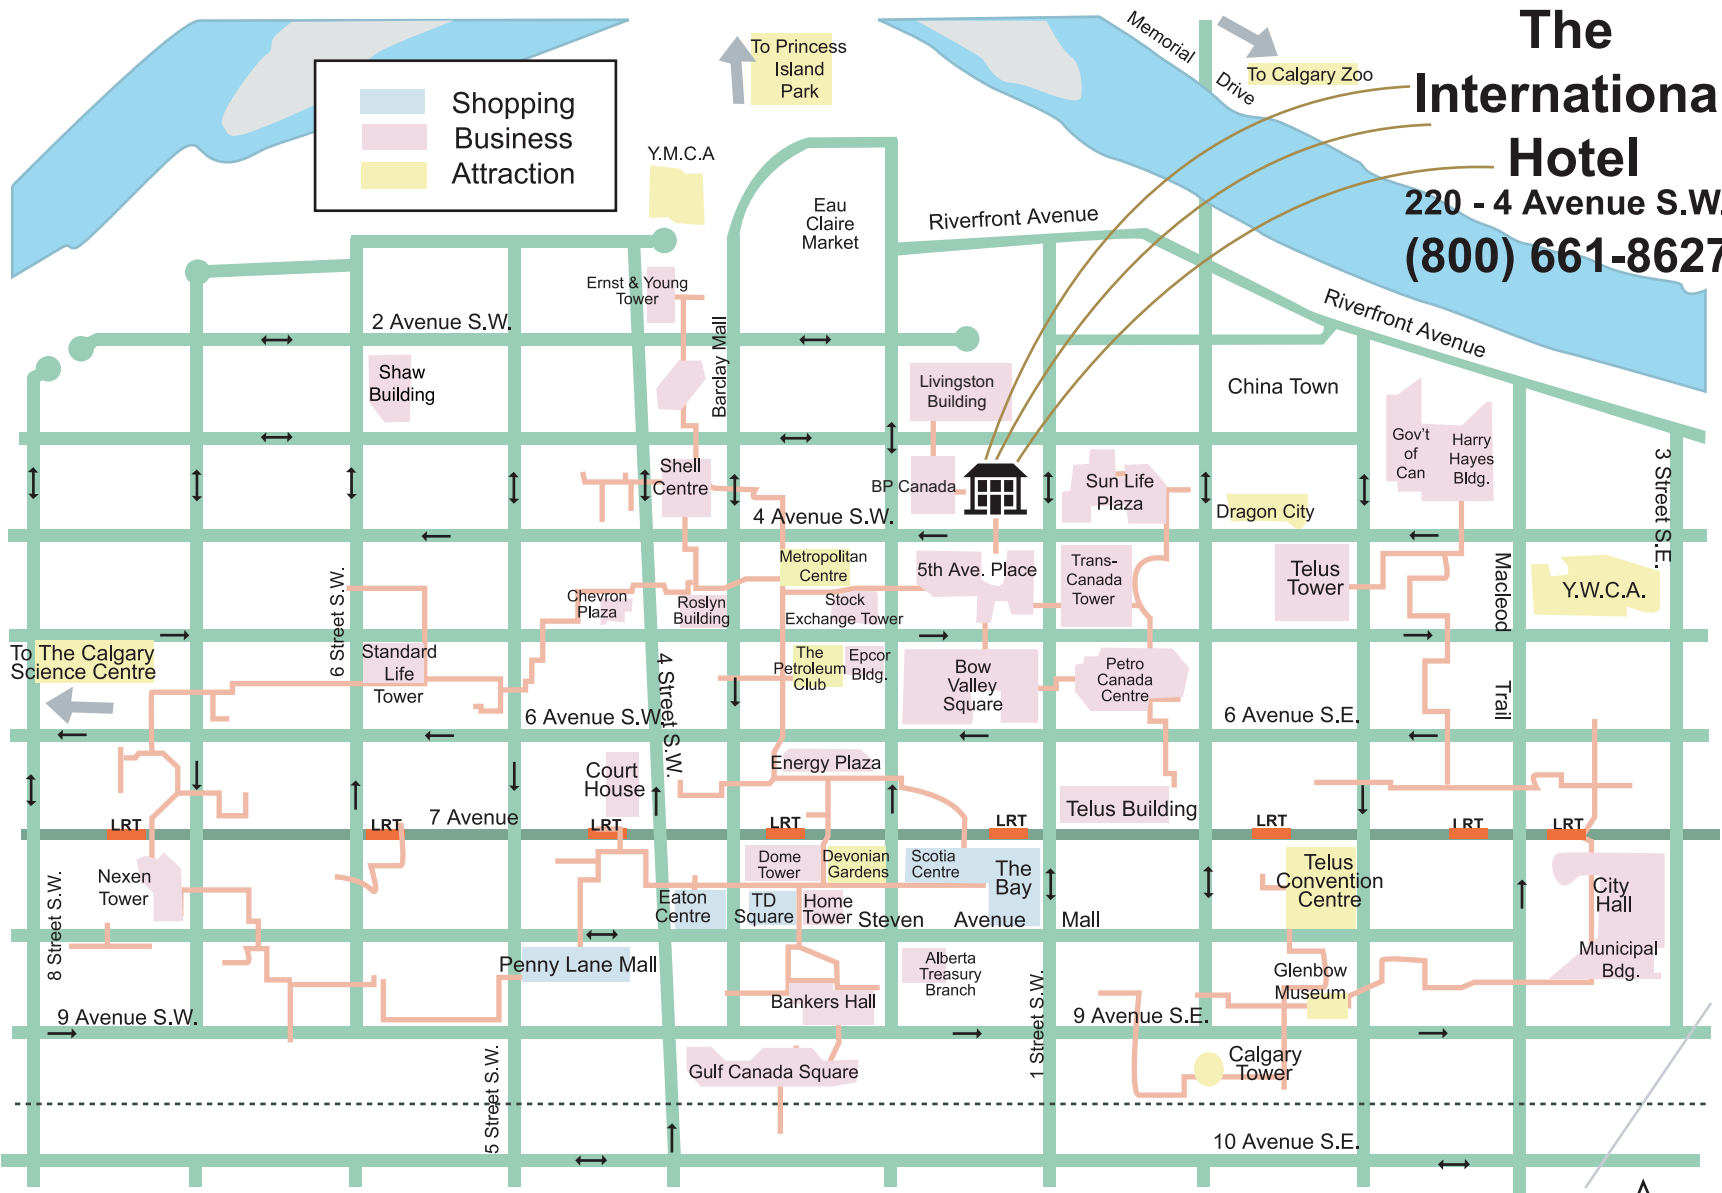

The International Hotel
220 - 4 Avenue S.W.
(800) 661-8627

Shopping
 Business
 Attraction

DOWNTOWN CALGARY

To Princess Island Park

Memorial Drive
 To Calgary Zoo

To The Calgary Science Centre

Roundup Centre
 Stampede Corral
 Calgary Stampede & The Sadelome